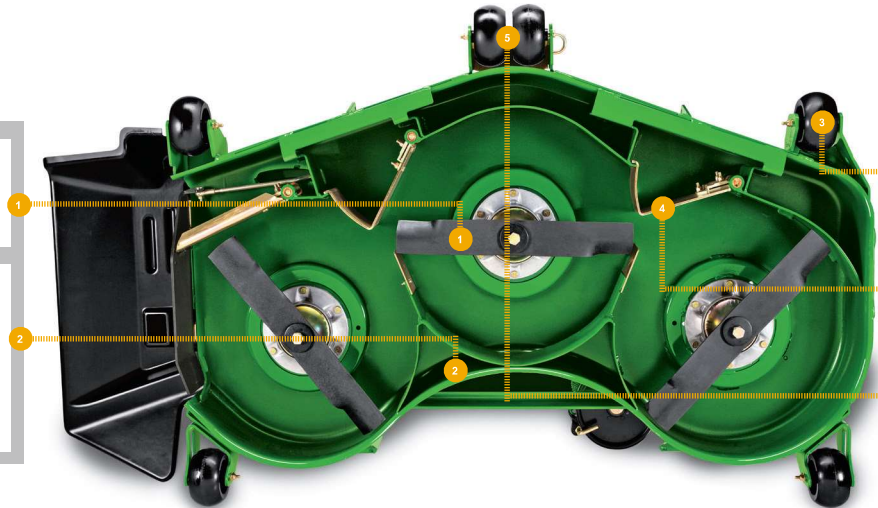

HOME MAINTENANCE KIT

[LG265](#) (NOT FOR EUROPE)
[AUC17070](#) (FOR EUROPE)

REPLACEMENT PARTS GUIDE

X584 with 48 inch Accel Deep Deck

MOWER BLADE

[UC22009](#)

V BELT

[M169485](#) (LGTH = 1900 mm, TK = 11 mm,
WIDTH = 16.6 mm) (PRIMARY)

[M169500](#) (LGTH = 2629 mm, TK = 11 mm,
WIDTH = 16.6 mm) (SECONDARY)

Every 100 hrs or Annually.

GAGE WHEELS

[M111489](#)

MULCH BLADE

[M127673](#)

[UC25185](#) (RETROFIT)

ROLLER