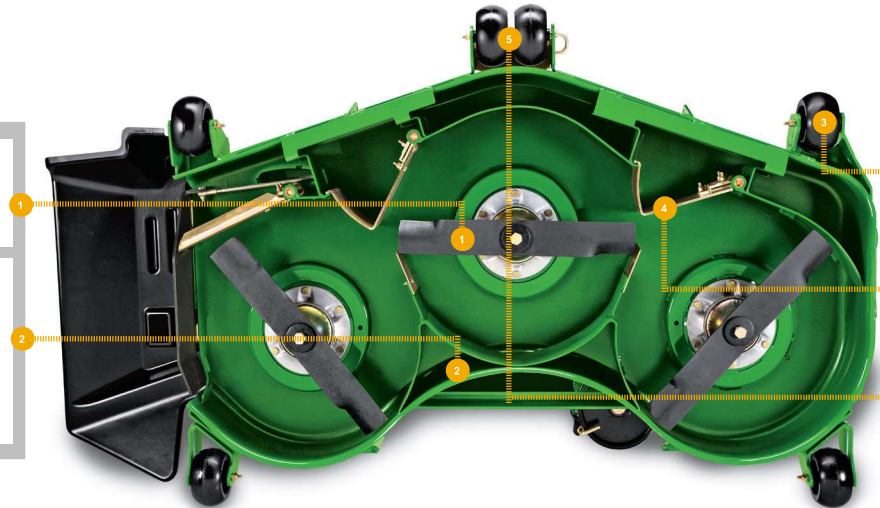

[M113955](#)

MOWER DECK LEVELING GAUGE

[AM130907](#)

REPLACEMENT PARTS GUIDE

X584 with 54 inch Accel Deep Deck

MOWER BLADE

[UC22010](#) (STANDARD)

[M152726](#) (HIGH LIFT)

V BELT

[M169485](#) (LGTH = 1900 mm, TK = 11 mm,
WIDTH = 16.6 mm) (PRIMARY)

[M169486](#) (LGTH = 2810 mm, TK = 11 mm,
WIDTH = 16.6 mm) (SECONDARY)

Every 100 hrs or Annually.

GAGE WHEELS

[M111489](#)

MULCH BLADE